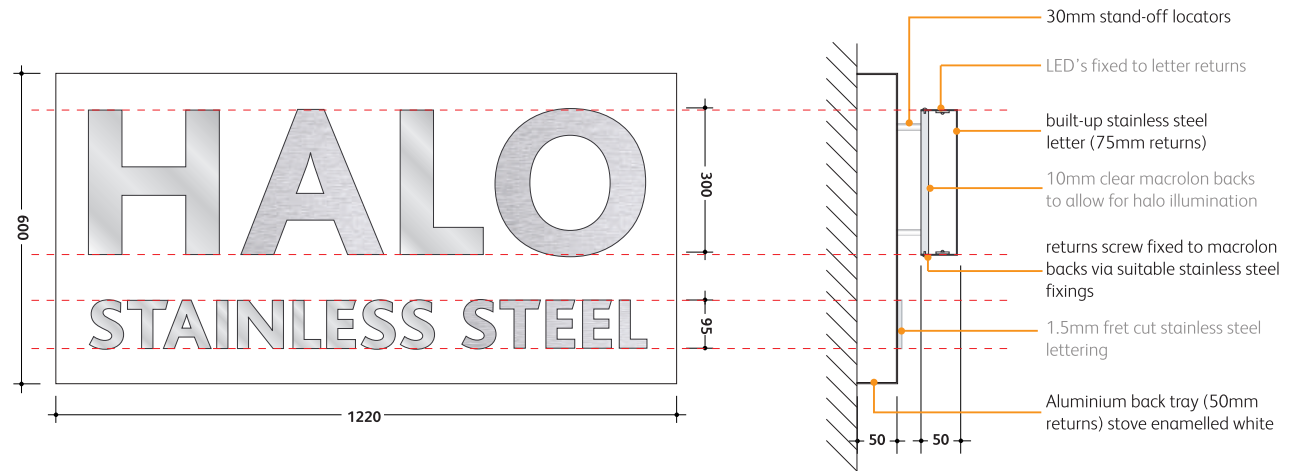

- White aluminium composite tray sign with 50mm return edges
- 4 no. built up stainless steel letters with 50mm returns; 2 in mirror and 2 in brushed stainless steel complete with back trays and 30mm stand off fixings
- 1 set fret cut 1.5mm brushed & polished stainless steel letters - VHB fixed to aluminium tray