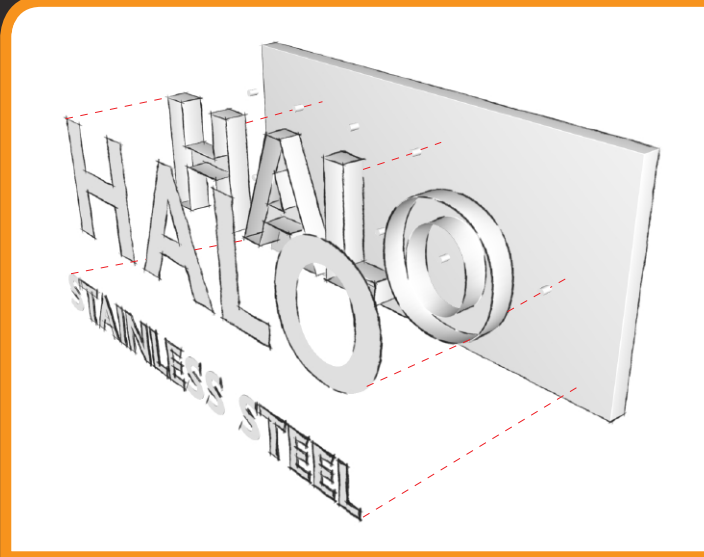

- White aluminium composite tray sign with 50mm return edges
- 4 no. built up stainless steel letters with 50mm returns; 2 in mirror and 2 in brushed stainless steel complete with back trays and 30mm stand off fixings
- 1 set fret cut 1.5mm brushed & polished stainless steel letters - VHB fixed to aluminium tray